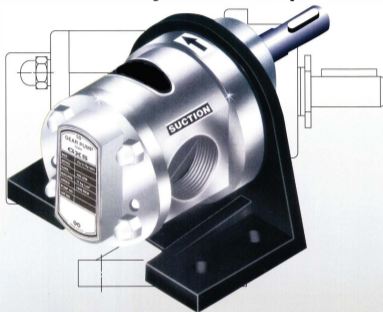

## All Stainless Steel Rotary Gear Pump

type

# GXS

**Compact • Efficient • Reliable**  
**Easy Maintainable • Easy Cleanable**

For handling corrosive, abrasive, hygienic viscous liquid  
for transfer, loading-unloading & pressurising applications.